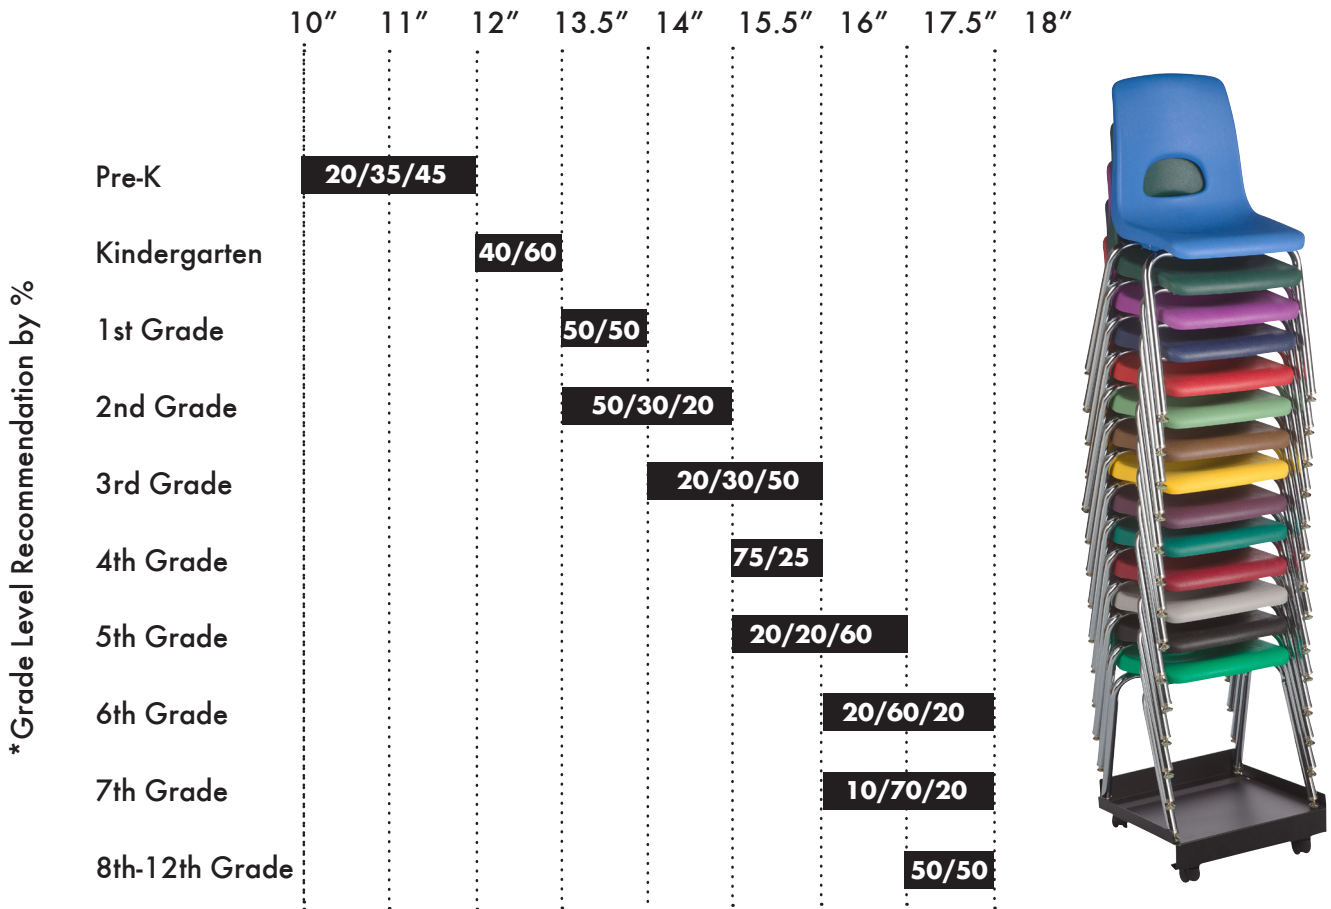

Seat Heights

*\*Children of the same age may vary in actual size by 20% to 50%. Actual seat height requirements should be established prior to ordering seating.*